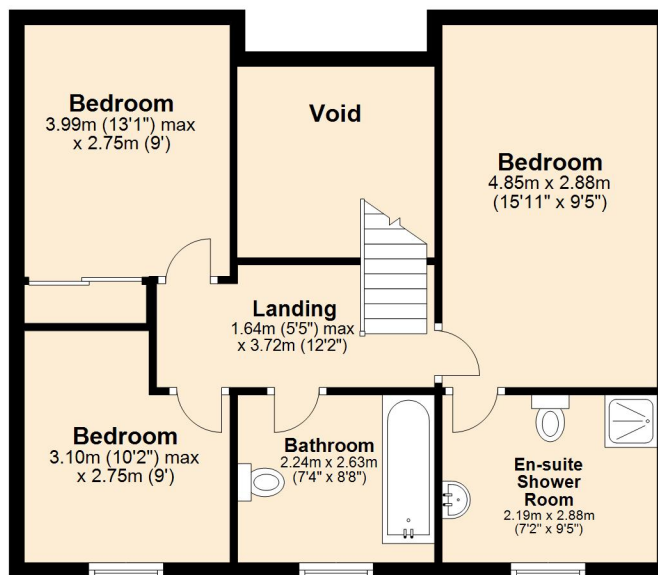

Ground Floor

Approx. 65.2 sq. metres (702.2 sq. feet)

First Floor

Approx. 64.6 sq. metres (695.5 sq. feet)

Second Floor

Approx. 59.1 sq. metres (635.9 sq. feet)

Total area: approx. 188.9 sq. metres (2033.6 sq. feet)