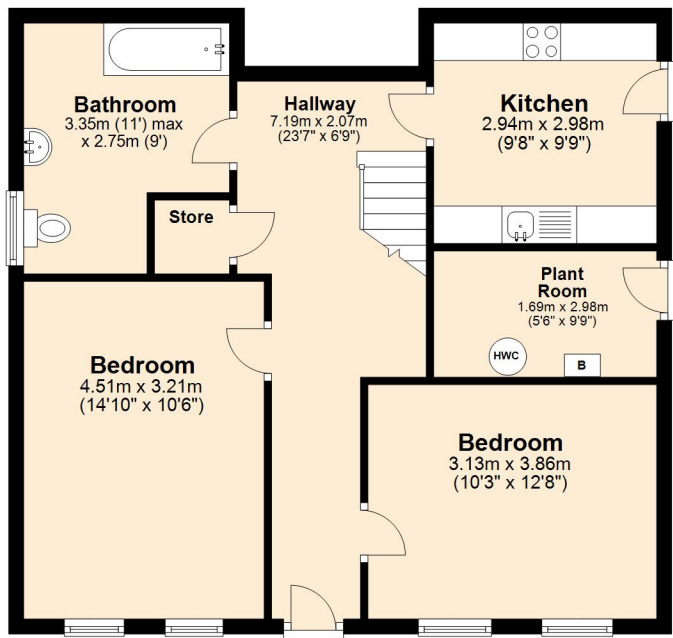

Ground Floor

Approx. 65.2 sq. metres (702.2 sq. feet)

First Floor

Approx. 64.6 sq. metres (695.5 sq. feet)

Second Floor

Approx. 59.1 sq. metres (635.9 sq. feet)

Total area: approx. 188.9 sq. metres (2033.6 sq. feet)