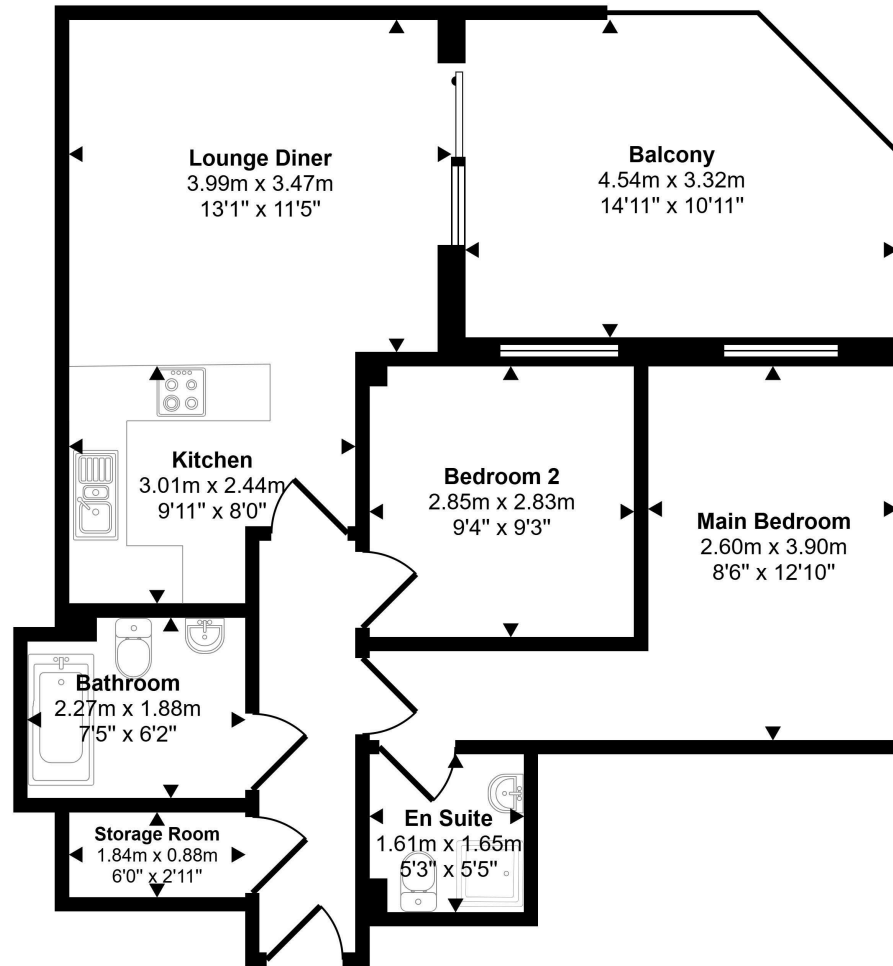

Approx Gross Internal Area
57 sq m / 616 sq ft

Floorplan

This floorplan is only for illustrative purposes and is not to scale. Measurements of rooms, doors, windows, and any items are approximate and no responsibility is taken for any error, omission or mis-statement. Icons of items such as bathroom suites are representations only and may not look like the real items. Made with Made Snappy 360.