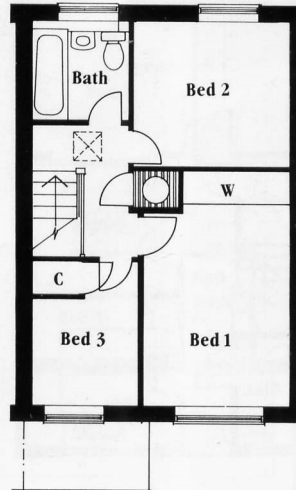

3-Bedroom Semi-Detached House

Downstairs Cloakroom • Patio Doors • Designer Carpets & Curtains • Smoke Detectors.

Ground Floor

- Lounge*
4.390 x 3.920 14'5" x 12'10"
- Dining Room*
2.720 x 2.450 8'11" x 8' 1"
- Kitchen*
2.720 x 2.400 8'11" x 7' 11"
- Single Garage*

First Floor

- Bedroom One*
3.740 x 2.840 12'3" x 9'4"
- Bedroom Two*
3.040 x 2.730 10'0" x 9'0"
- Bedroom Three*
2.070 x 2.010 6'10" x 6'7"