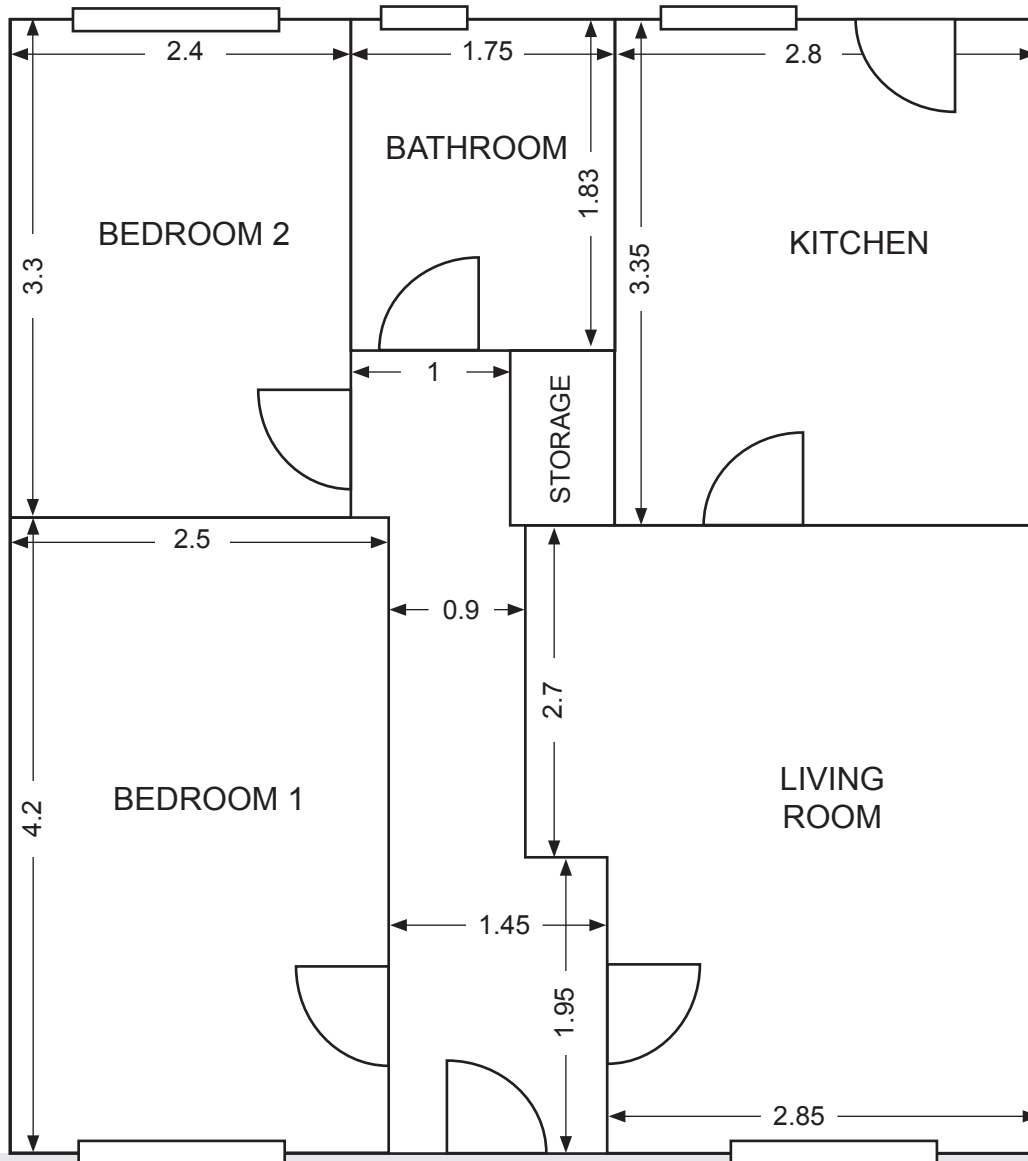

The Bay
17 King Street
Portnahaven
PA47 7SP

FLOORPLAN

Measurements in m
1:50 scale

KING STREET

The Bay
17 King Street
Portnahaven
PA47 7SP

SITE PLAN

Measurements in mm
1:500 scale