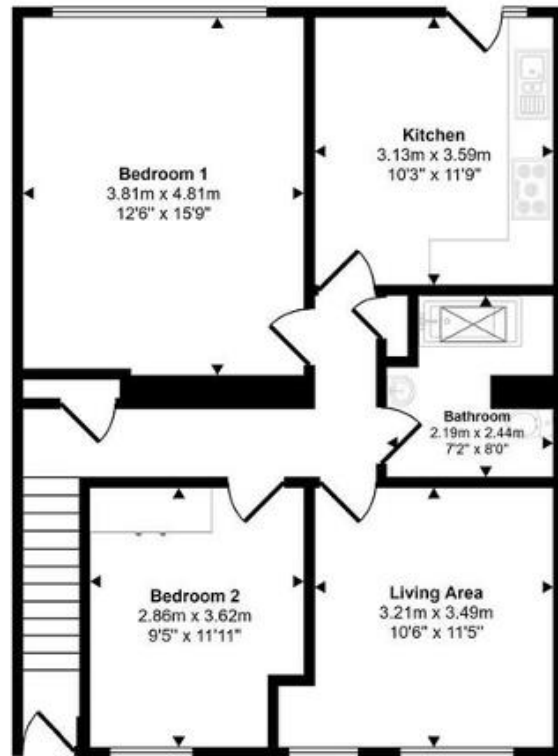

Ground Floor

Approx Gross Internal Area
69 sq m / 739 sq ft

First Floor
Approx 69 sq m / 739 sq ft

This floorplan is only for illustrative purposes and is not to scale. Measurements of rooms, doors, windows, and any items are approximate and no responsibility is taken for any error, omission or mis-statement. Icons of items such as bathroom suites are representations only and may not look like the real items. Made with Made Snappy 360.