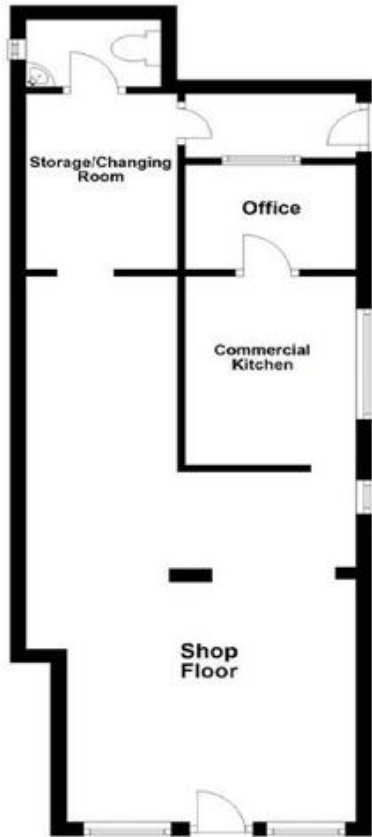

Ground Floor

Approx Gross Internal Area
69 sq m / 739 sq ft

First Floor
Approx 69 sq m / 739 sq ft

This floorplan is only for illustrative purposes and is not to scale. Measurements of rooms, doors, windows, and any items are approximate and no responsibility is taken for any error, omission or mis-statement. Icons of items such as bathroom suites are representations only and may not look like the real items. Made with Made Snappy 360.